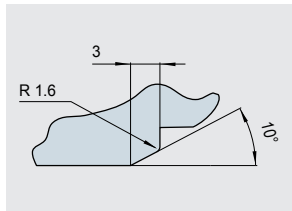

DRM1-S

High performance conical spring o-ring mounted seal

DRM1-HS

Characteristics

Single seal conical spring
Balanced
Secondary seals PTFE
Dependent on direction of rotation
Pressure to Vacuum/25 bar
Temperature -20/+250°C
Speed 15m/s max

D1	D2	D3	D3'	D4min	D4'min	D6 H11	D7 H8	D8pin	L1±0,5	L1'±0,5	L3±0,5	L3'±0,5	L4	L5	L6	L7	L8 seriesFG	L8 series FP
14	18	24	32	26	34	21	25	3	26,5	39,5	18	31	8,5	1,5	4	8,5	6,6	-
16	20	26	34	28	36	23	27	3	28	41	19,5	32,5	8,5	1,5	4	8,5	6,6	10
18	22	32	36	34	38	27	33	3	31	44	21	34	10	2	5	9	7,5	10
20	24	34	38	36	40	29	35	3	33,5	44	23,5	34	10	2	5	9	7,5	10
22	26	36	40	38	42	31	37	3	33	44	23	34	10	2	5	9	7,5	10
24	28	38	42	40	44	33	39	3	35	44	25	34	10	2	5	9	7,5	10
25	30	39	44	41	46	34	40	3	38	45	28	35	10	2	5	9	7,5	10
28	33	42	47	44	49	37	43	3	38	47	28	37	10	2	5	9	7,5	10
30	35	44	49	46	51	39	45	3	38	47	28	37	10	2	5	9	7,5	10
32	38	46	54	48	58	42	48	3	40	51	30	41	10	2	5	9	7,5	10
33	38	47	54	49	58	42	48	3	40	51	30	41	10	2	5	9	7,5	10
35	40	49	56	51	60	44	50	3	40	55	30	45	10	2	5	9	7,5	10
38	43	54	59	58	63	49	56	4	47,5	60	36,5	49	11	2	6	9	9	10
40	45	56	61	60	65	51	58	4	50	62	39	51	11	2	6	9	9	11,5
43	48	59	64	63	68	54	61	4	52,5	65	41,5	54	11	2	6	9	9	11,5
45	50	61	66	65	70	56	63	4	53,5	69	42,5	58	11	2	6	9	9	11,5
48	53	64	69	68	73	59	66	4	60	69	49	58	11	2	6	9	9	11,5
50	55	66	71	70	75	62	70	4	60	73	47	60	13	2,5	6	9	9,5	11,5
53	58	69	78	73	83	65	73	4	62	75	49	62	13	2,5	6	9	11	11,5
55	60	71	80	75	85	67	75	4	64	75	51	62	13	2,5	6	9	11	11,5
58	63	78	83	83	88	70	78	4	70	75	57	62	13	2,5	6	9	11	-
60	65	80	85	85	90	72	80	4	70	75	57	62	13	2,5	6	9	11	-
63	68	83	88	88	93	75	83	4	70	75	57	62	13	2,5	6	9	11	-
65	70	85	90	90	95	77	85	4	70	76	57	63	13	2,5	6	9	11	-
68	-	88	-	93	-	81	90	4	73	-	60	-	-	2,5	7	9	11,3	-
70	75	90	99	95	104	83	92	4	75	81	60	66	15	2,5	7	9	11,3	-
75	80	99	104	104	109	88	97	4	80	86	65	71	15	2,5	7	9	11,3	-
80	85	104	109	109	114	95	105	4	80	86	64	70	16	3	7	9	-	-
85	90	109	114	114	119	100	110	4	80	86	64	70	16	3	7	9	-	-
90	95	114	119	119	124	105	115	4	85	91	69	75	16	3	7	9	-	-
95	100	119	124	124	129	110	120	4	85	91	69	75	16	3	7	9	-	-
100	105	124	129	129	134	115	125	4	85	91	69	75	16	3	7	9	-	-