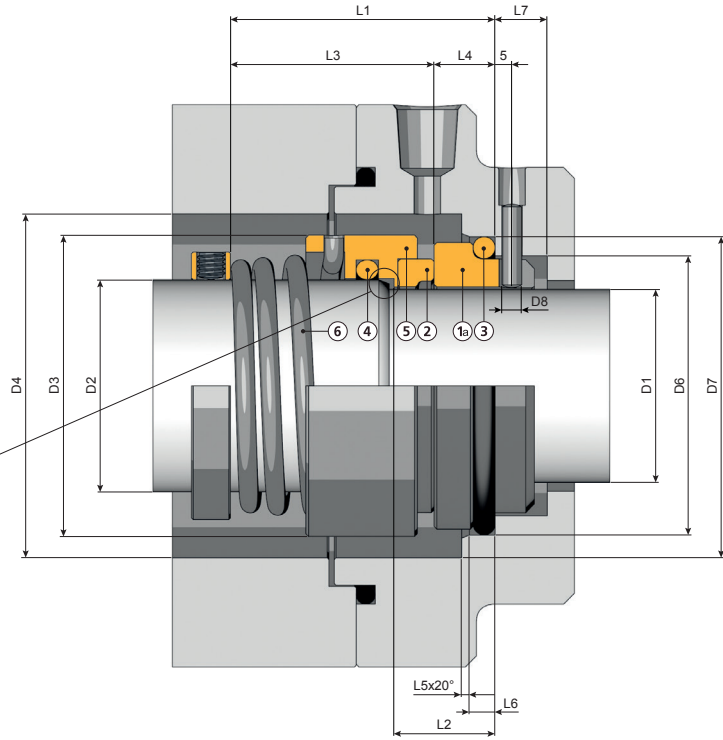

DRM1-S

High performance conical spring o-ring mounted seal

DRM1-HS

Characteristics

Single seal conical spring
Balanced
Secondary seals PTFE
Dependent on direction of rotation
Pressure to Vacuum/25 bar
Temperature -20/+250°C
Speed 15m/s max

D1	D2	D3	D3'	D4min	D4'min	D6 H11	D7 H8	D8pin	L1±0,5	L1'±0,5	L3±0,5	L3'±0,5	L4	L5	L6	L7	L8 seriesFG	L8 series FP
14	18	24	32	26	34	21	25	3	26,5	39,5	18	31	8,5	1,5	4	8,5	6,6	-
16	20	26	34	28	36	23	27	3	28	41	19,5	32,5	8,5	1,5	4	8,5	6,6	10
18	22	32	36	34	38	27	33	3	31	44	21	34	10	2	5	9	7,5	10
20	24	34	38	36	40	29	35	3	33,5	44	23,5	34	10	2	5	9	7,5	10
22	26	36	40	38	42	31	37	3	33	44	23	34	10	2	5	9	7,5	10
24	28	38	42	40	44	33	39	3	35	44	25	34	10	2	5	9	7,5	10
25	30	39	44	41	46	34	40	3	38	45	28	35	10	2	5	9	7,5	10
28	33	42	47	44	49	37	43	3	38	47	28	37	10	2	5	9	7,5	10
30	35	44	49	46	51	39	45	3	38	47	28	37	10	2	5	9	7,5	10
32	38	46	54	48	58	42	48	3	40	51	30	41	10	2	5	9	7,5	10
33	38	47	54	49	58	42	48	3	40	51	30	41	10	2	5	9	7,5	10
35	40	49	56	51	60	44	50	3	40	55	30	45	10	2	5	9	7,5	10
38	43	54	59	58	63	49	56	4	47,5	60	36,5	49	11	2	6	9	9	10
40	45	56	61	60	65	51	58	4	50	62	39	51	11	2	6	9	9	11,5
43	48	59	64	63	68	54	61	4	52,5	65	41,5	54	11	2	6	9	9	11,5
45	50	61	66	65	70	56	63	4	53,5	69	42,5	58	11	2	6	9	9	11,5
48	53	64	69	68	73	59	66	4	60	69	49	58	11	2	6	9	9	11,5
50	55	66	71	70	75	62	70	4	60	73	47	60	13	2,5	6	9	9,5	11,5
53	58	69	78	73	83	65	73	4	62	75	49	62	13	2,5	6	9	11	11,5
55	60	71	80	75	85	67	75	4	64	75	51	62	13	2,5	6	9	11	11,5
58	63	78	83	83	88	70	78	4	70	75	57	62	13	2,5	6	9	11	-
60	65	80	85	85	90	72	80	4	70	75	57	62	13	2,5	6	9	11	-
63	68	83	88	88	93	75	83	4	70	75	57	62	13	2,5	6	9	11	-
65	70	85	90	90	95	77	85	4	70	76	57	63	13	2,5	6	9	11	-
68	-	88	-	93	-	81	90	4	73	-	60	-	-	2,5	7	9	11,3	-
70	75	90	99	95	104	83	92	4	75	81	60	66	15	2,5	7	9	11,3	-
75	80	99	104	104	109	88	97	4	80	86	65	71	15	2,5	7	9	11,3	-
80	85	104	109	109	114	95	105	4	80	86	64	70	16	3	7	9	-	-
85	90	109	114	114	119	100	110	4	80	86	64	70	16	3	7	9	-	-
90	95	114	119	119	124	105	115	4	85	91	69	75	16	3	7	9	-	-
95	100	119	124	124	129	110	120	4	85	91	69	75	16	3	7	9	-	-
100	105	124	129	129	134	115	125	4	85	91	69	75	16	3	7	9	-	-