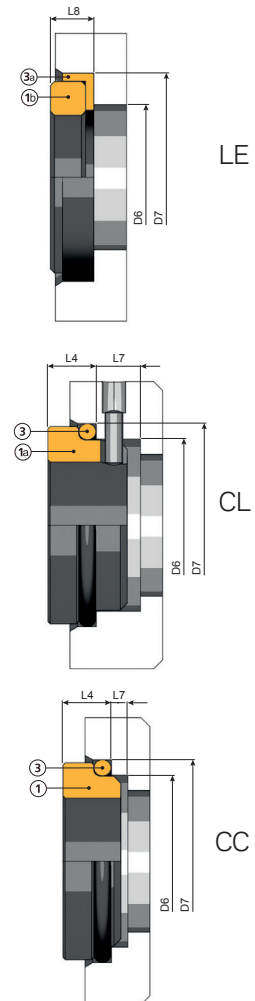

# DRM1-S

High performance conical spring o-ring mounted seal

## Characteristics DRM1-S

- Single seal conical spring
- Unbalanced
- Direction of rotation dependent
- Pressure to Vacuum / 12 bar
- Temperature -20/+200°C
- Speed 15m/s max

|    |                            |    |                        |
|----|----------------------------|----|------------------------|
| 1  | Stationary ring type CC    | 3a | Stationary ring Gasket |
| 1a | Stationary ring type CL    | 4  | Rotating ring O-ring   |
| 1b | Stationary ring type LE    | 5  | Washer                 |
| 1c | Stationary ring type CC/CL | 6  | Springs                |
| 2  | Rotating ring              | 7  | Seal body              |
| 3  | Stationary o-ring          |    |                        |

## Stationary seats