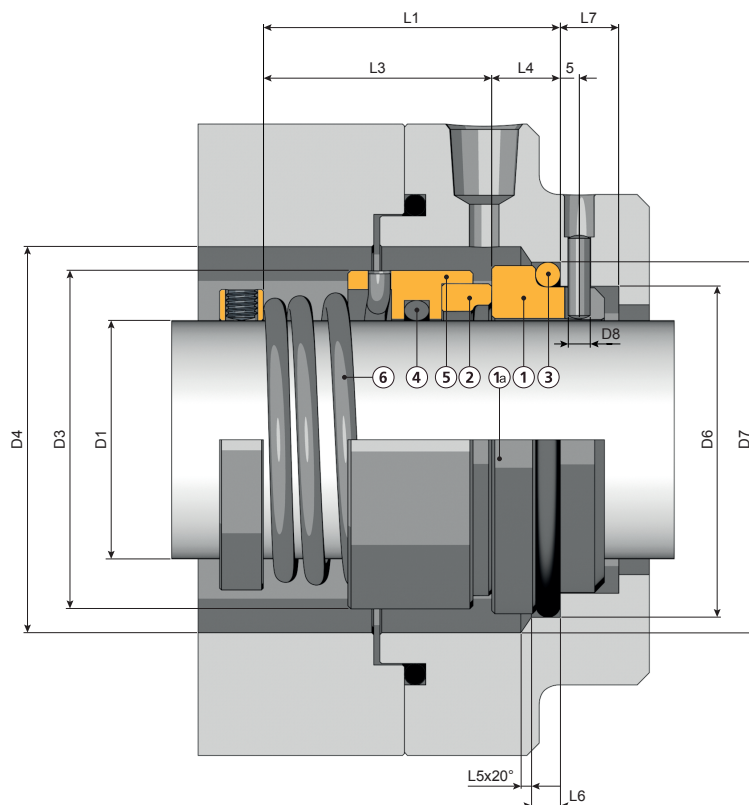

Stationary seats