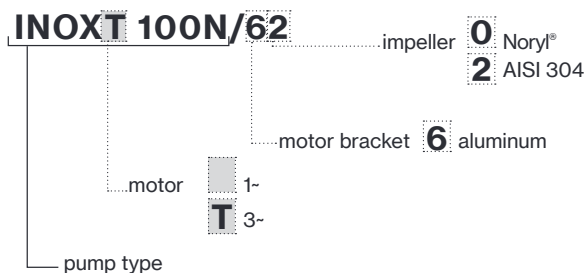

TYPE	LOTS			
	TRUCK		CONTAINER	
	PALLET (cm)	N° pumps	PALLET (cm)	N° pumps
INOX	85×110×150	60	85×110×190	80